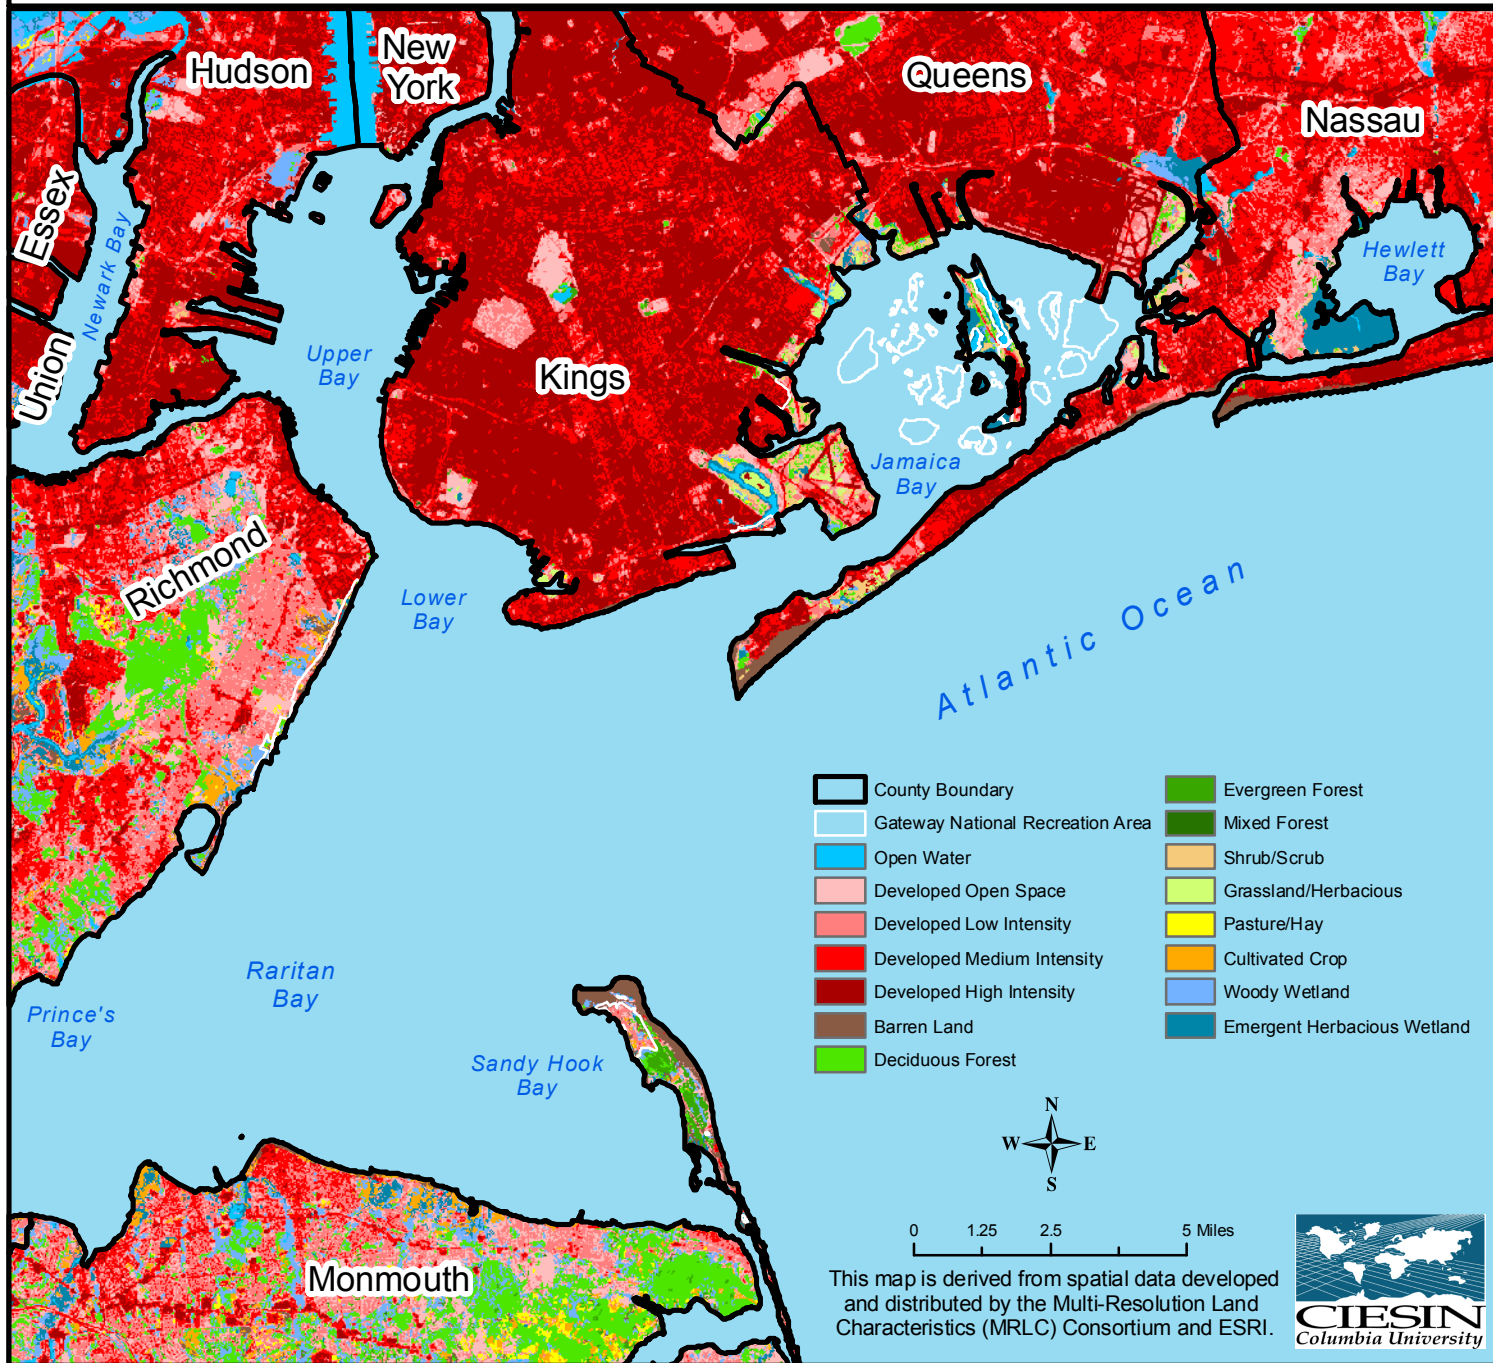

Landcover Classifications In and Around the Gateway National Recreation Area: National Landcover Database 2001

This document is licensed under a Creative Commons 3.0 Attribution License <http://creativecommons.org/licenses/by/3.0/>

Copyright 2008. The Trustees of Columbia University in the City of New York.

Source: Center for International Earth Science Information Network (CIESIN), Columbia University.