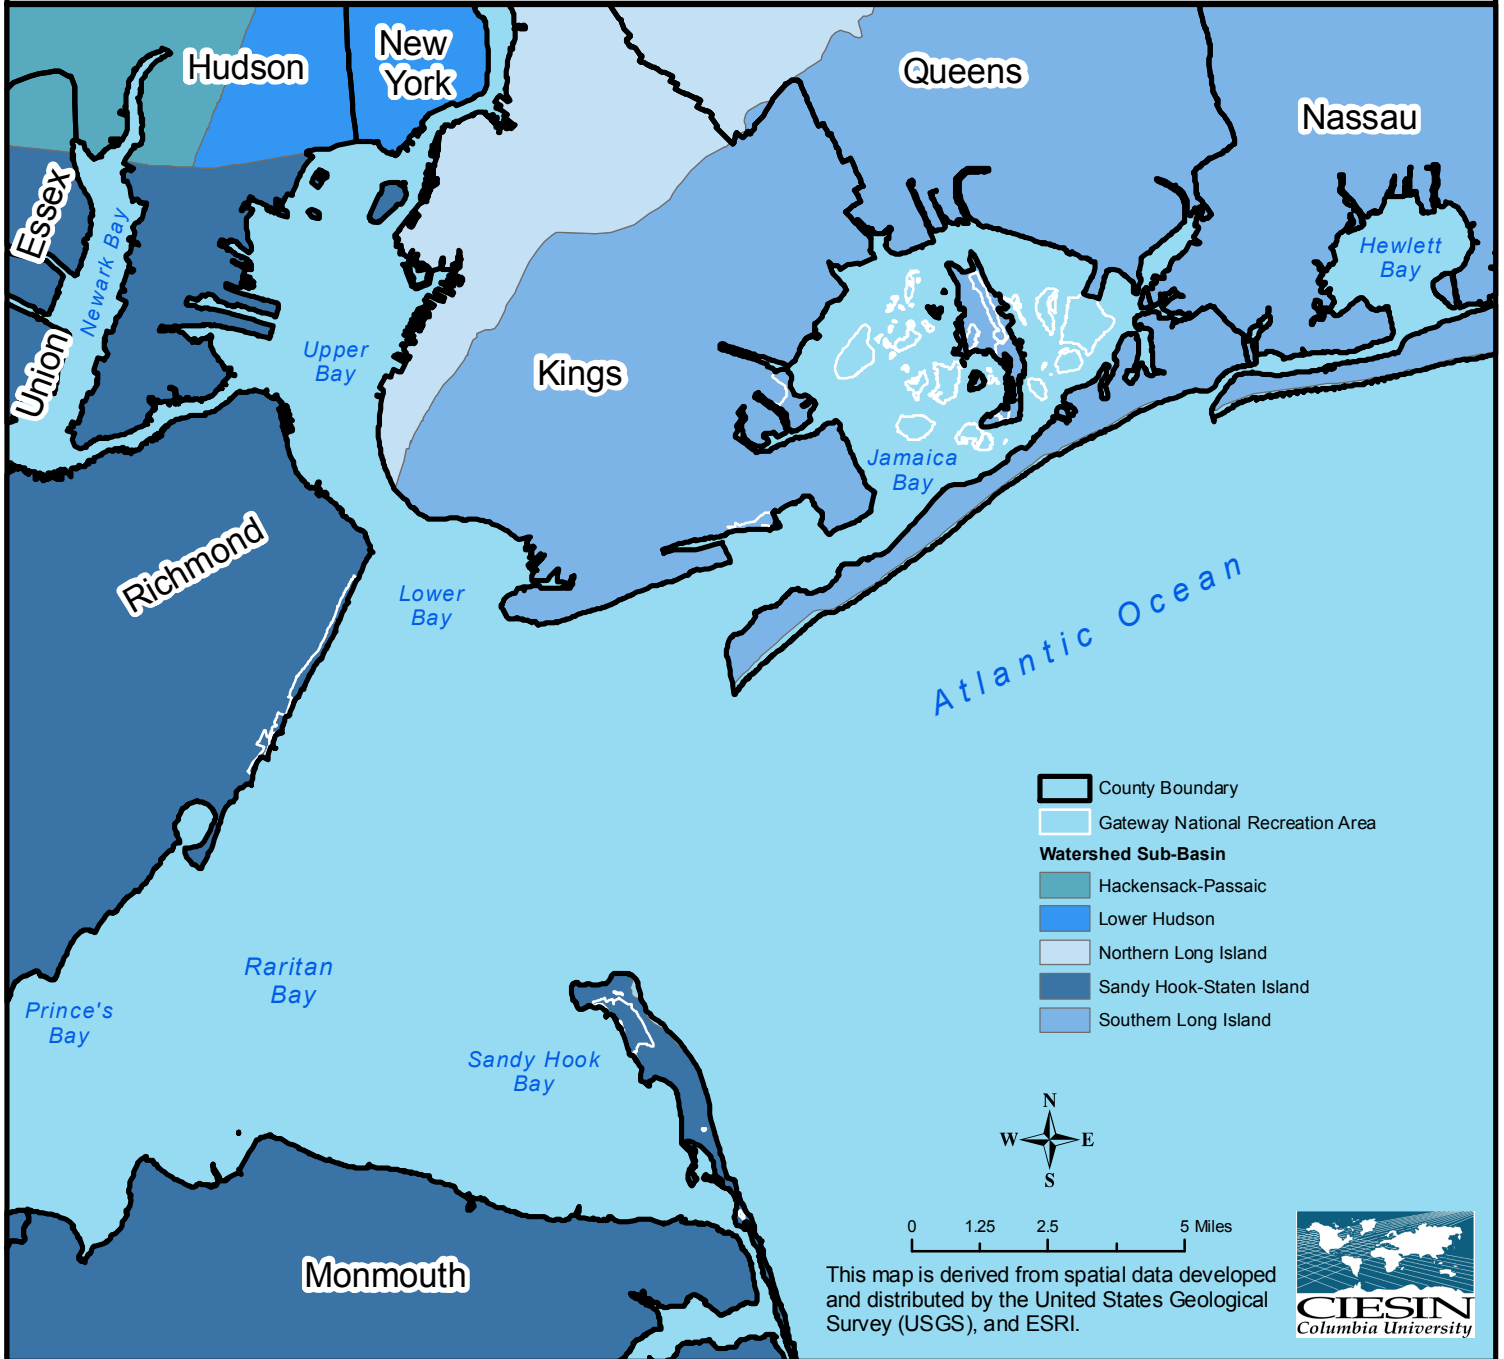

# Watershed Sub-Basin Delineations In and Around the Gateway National Recreation Area

This document is licensed under a Creative Commons 3.0 Attribution License <http://creativecommons.org/licenses/by/3.0/>

Copyright 2008. The Trustees of Columbia University in the City of New York.

Source: Center for International Earth Science Information Network (CIESIN), Columbia University.